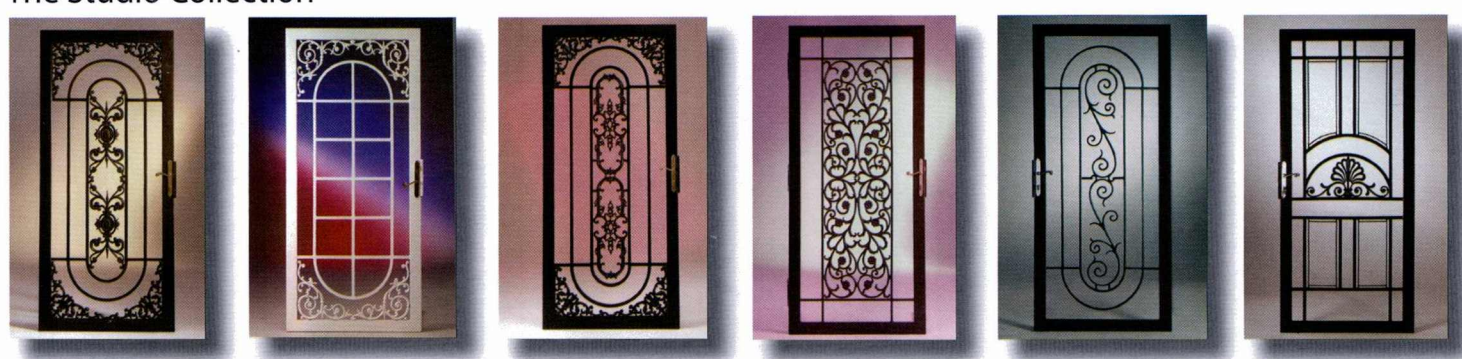

HGI STEEL SECURITY STORM DOORS • STYLES

New Dimensions

The Studio Collection

Classic & Decorator Series

Designer Door Stock Program

Powdercoat Color Options

Note: Color samples will vary from the actual finishes due to the limitations of the printing process. See your sales representative for an actual sample of painted finishes.
 *Denotes Textured Finish