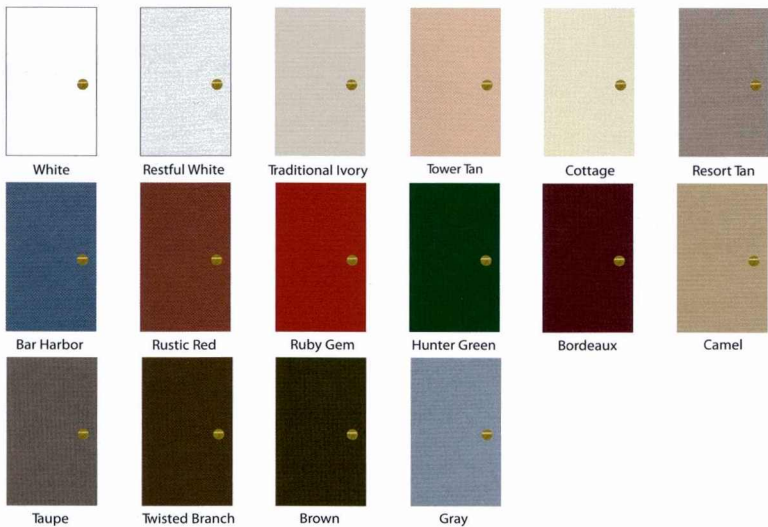

We are an authorized distributor of fine hardware from:

Many other hardware options including peep sights, mail slots and knockers are available to add the finishing touches of beauty and functionality to your new door. Most handlesets are available in a variety of finishes, including bright brass, antique brass, antique nickel and satin nickel.

Entry Doors are available in smooth steel, fiberglass or with an optional steel embossed woodgrain for the ultimate wood look finish. All doors can be stained with one of our seven hand-rubbed finishes or painted in one of our 18 baked-on, automotive quality color choices.